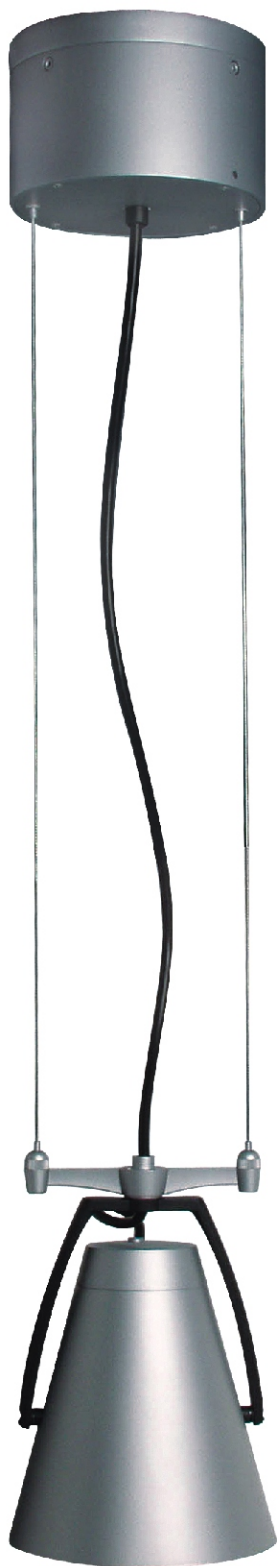

Conos Suspension

Suspension wire adjustment

Angle adjustment

Side view

Super pure anodized aluminium reflector

Conos

Pendant mounted adjustable and rotatable downlight

Features

- Versatile aiming angles 0-90° vertical tilting and 350° horizontal rotation adjustability.
- Spotlight housing design with the optical compartment in die cast aluminum.
- Ceiling canopy made of die cast aluminum and extrusion aluminum inclusive of steel suspension wires (1200mm standard length).
- Integrated Metal Halide electronic control gear or transformer within the ceiling canopy.
- Supplied with safety glass.
- Accessories: Colour Filters, Refractor, UV Filter, Honeycomb Louvre are available up on request.
- Designed and manufactured to comply with European standard EN 60598.

Applications

- Areas: retail, department stores, galleries, shopping centers, showrooms, residential, restaurants, hotels and lobbies with high ceilings.

Conos

7013 Spot Light 10°

7011 Flood Light 40°

70W G12 230V 50Hz CDM-T Metal halide 
 IP40    Safety glass included.

Accessories

Coloured Filters

Available in colours 25, 42, 55, 85

UV Filter

Available in colour 41

Refractor

Available in colour 41

Honeycomb Louvre