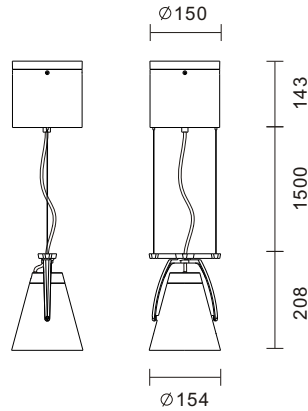

Conos Suspension Accessories Table

Accessories	Coloured Filters	Refractor	UV Filter	Honeycomb Louvre
Light Source				
G12 CDM-T	2153	2155	2157	2159
AR111				
CDM-R111				

Accessories

Coloured Filters

Available in colours 25, 42, 55, 85

UV Filter

Available in colour 41

Refractor

Available in colour 41

Honeycomb Louvre

Available in colour 10