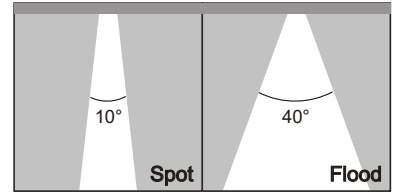

Conos Suspension Accessories Table

Accessories	Coloured Filters	Refractor	UV Filter	Honeycomb Louvre
Light Source				
G12 CDM-T	2153	2155	2157	2159
AR111				
CDM-R111