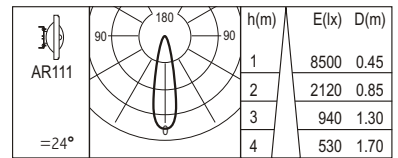

Conos Suspension Accessories Table

Accessories	Coloured Filters	Refractor	UV Filter	Honeycomb Louvre
Light Source				
G12 CDM-T	2153	2155	2157	2159
AR111				
CDM-R111