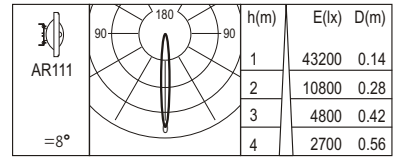

Conos Suspension Accessories Table

Accessories	Coloured Filters	Refractor	UV Filter	Honeycomb Louvre
Light Source				
G12 CDM-T	2153	2155	2157	2159
AR111				
CDM-R111