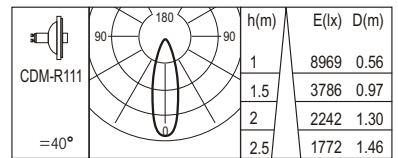

Conos Suspension Accessories Table

Accessories	Coloured Filters	Refractor	UV Filter	Honeycomb Louvre
Light Source				
G12 CDM-T	2153	2155	2157	2159
AR111				
CDM-R111