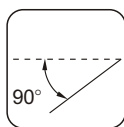

Conos Suspension

Conos

Pendant mounted adjustable and rotatable downlight

Features

- → Versatile aiming angles 0-90° vertical tilting and 350° horizontal rotation adjustability.
- → Spotlight housing design with the optical compartment in die cast aluminum.
- → Ceiling canopy made of die cast aluminum and extrusion aluminum inclusive of steel suspension wires (1200mm standard length).
- → Integrated Metal Halide electronic control gear or transformer within the ceiling canopy.
- → Supplied with safety glass.
- → Accessories: Colour Filters, Refractor, UV Filter, Honeycomb Louvre are available up on request.
- → Designed and manufactured to comply with European standard EN 60598.

Applications

- → Areas: retail, department stores, galleries, shopping centers, showrooms, residential, restaurants, hotels and lobbies with high ceilings.