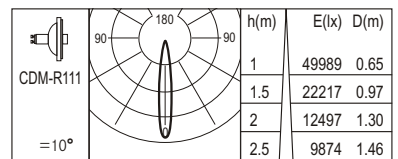

Conos Suspension Accessories Table

Accessories	Coloured Filters	Refractor	UV Filter	Honeycomb Louvre
Light Source				
G12 CDM-T	2153	2155	2157	2159
AR111				
CDM-R111