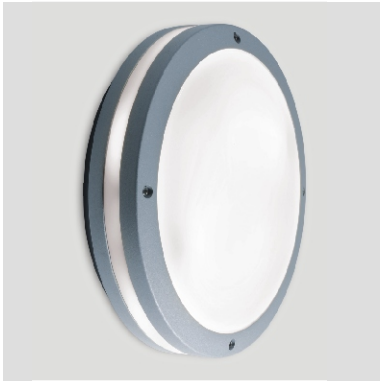

### Orbit Square / Round

Ceiling and Wall surface mounted luminaries

#### Features

- Housing and frame of die cast aluminum internally painted.
- Light diffuser vandal resistance made in polycarbonate opal.
- Silicone water tight gasket to achieve IP65.
- Countersunk fixing screws in stainless steel.
- Powder coated finish with high corrosion resistance.
- Inner Reflector made of anodize aluminum.
- Electronic control gear integral incorporated inside the base.
- 2 electrical cable entries.

#### Applications

- Designed to create a halo light effect using energy saving compact fluorescent lamps. Ideal choice in a wide array of setting: garden patios, porticos or and any outdoor and indoor area.