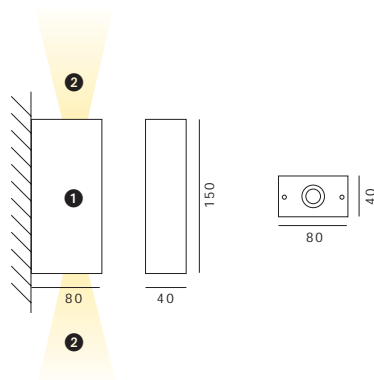

KUBIK UP or DOWN

1 x LED · 2W

	1	2
56-4029		W3
56-4030	W	W3
56-4031		A
56-4032	W	A
56-4033		RB
56-4034	W	RB

KUBIK UP and DOWN

2 x LED · 2W

	1	2
56-4035		W3
56-4036	W	W3
56-4037		A
56-4038	W	A
56-4039		RB
56-4040	W	RB